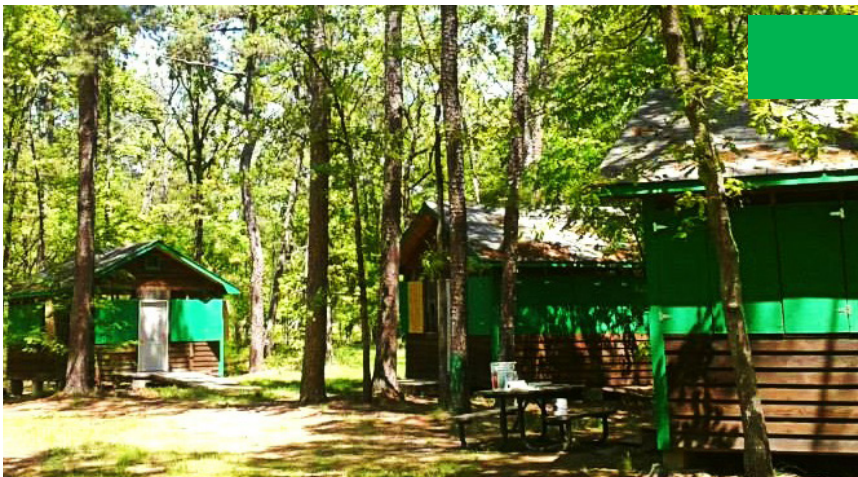

Radford House

Rental Rates

Lodge

Free to members for day use

contact data@girlscoutsdiamonds.org
for non-member rates

Cabins

\$17/night/member

\$34/night/non-member