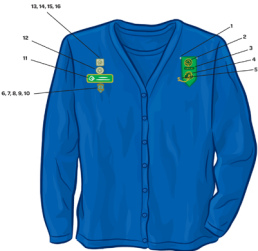

Girl Scout Adult

- | | |
|---|------------------------------------|
| 1. Adult Insignia Tab | 9. Outstanding Volunteer Award Pin |
| 2. World Trefoil Pin | 10. Outstanding Leader Award Pin |
| 3. Adult Position Pin | 11. Personalized ID Pin |
| 4. Girl Scout Pin (contemporary or traditional) | 12. Lifetime Membership Pin |
| 5. Membership Numeral Guard | 13. Appreciation Pin |
| 6. Girl Scout Gold Award | 14. Thanks Badge |
| 7. Bridge to Adult Girl Scouts Award | 15. Thanks Badge III |
| 8. Years of Service Pin | 16. Honor Pin |

Note: If an adult has received more than one special recognition (e.g., Appreciation pin), the last one received is generally the one worn on the uniforms.